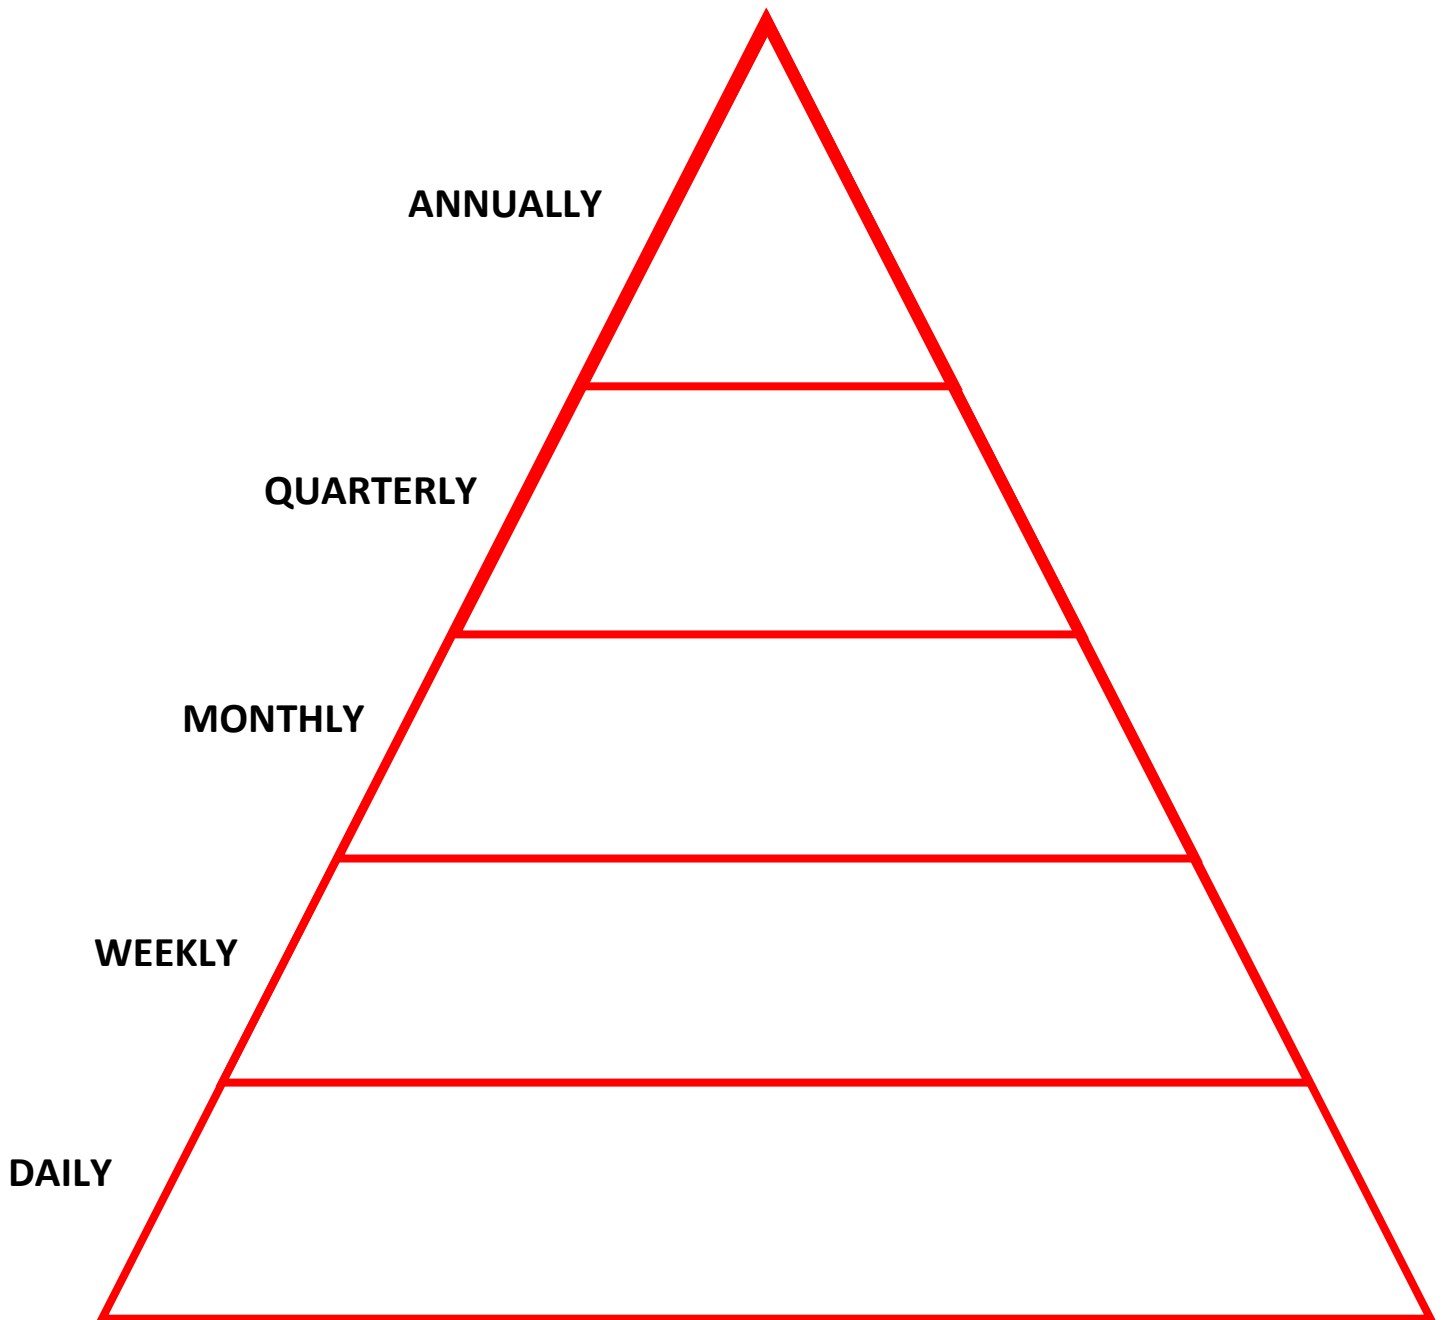

THE BOSS HAT *Programme*

WEARING YOUR HAT – Part 1
Lesson 4 – Habit #3 Be curious

Communication Pyramid

NOTES

A large, empty rectangular box with a black border, intended for taking notes. The box is positioned below the 'NOTES' header and occupies most of the page's vertical space.